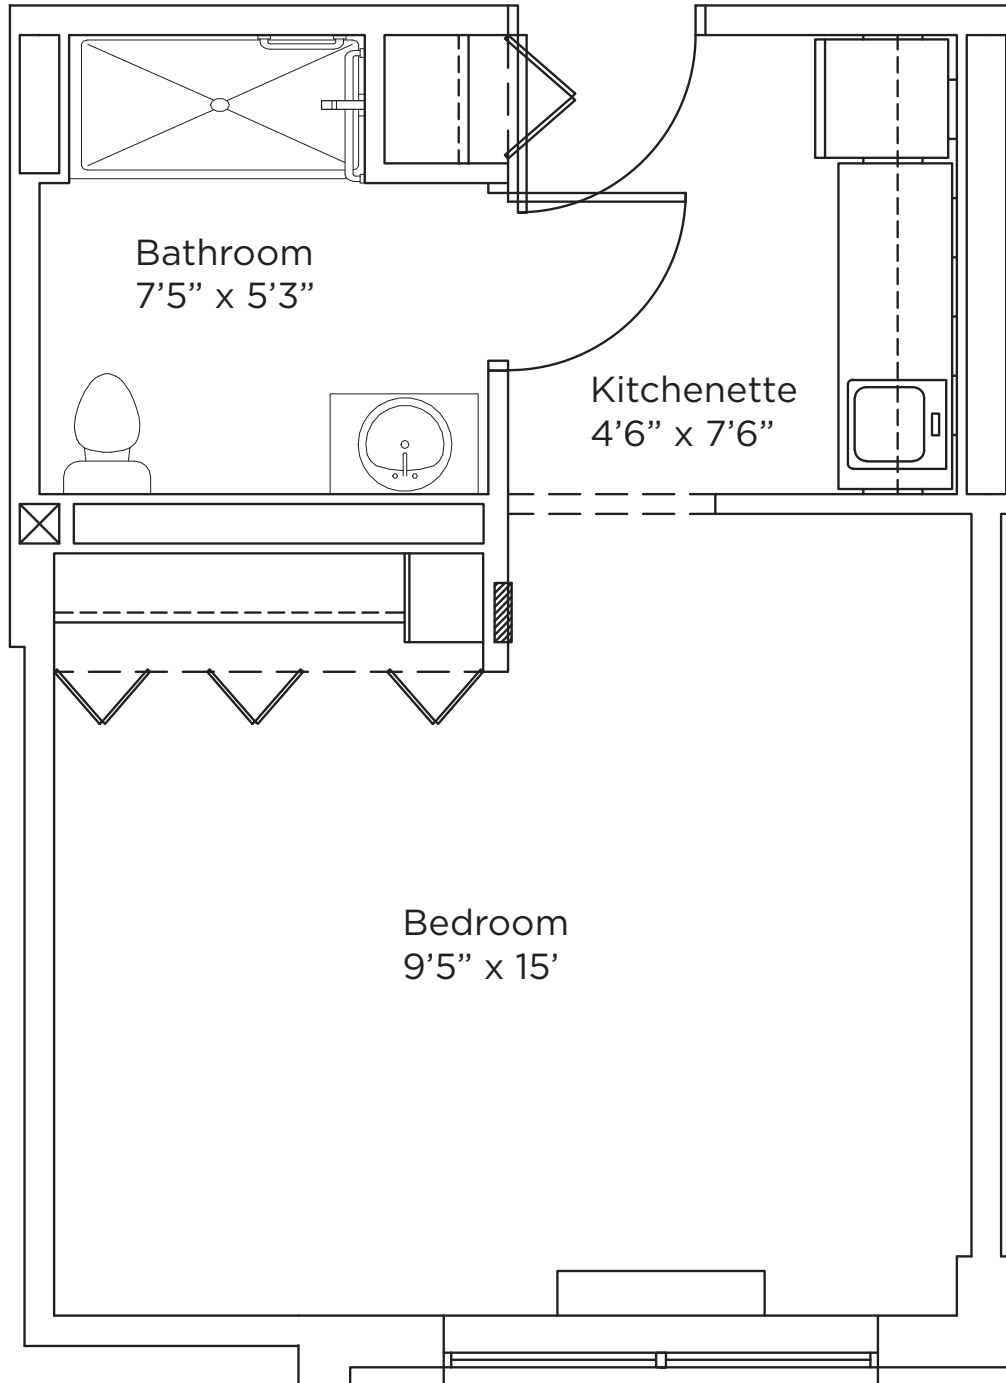

THE BRIELLE
— AT SEAVIEW —

STUDIO
320 SQ FT

140 Friendship Lane | Staten Island, NY 10314
929-256-3005 | www.thebrielle.com